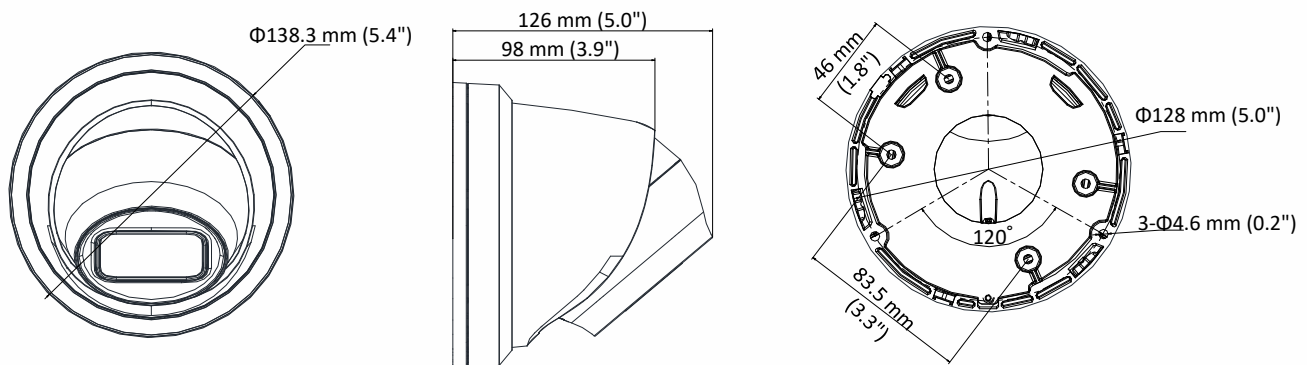

Dimension

Accessory

Distributed by

HIKVISION®

Headquarters

No.555 Qianmo Road, Binjiang District,
Hangzhou 310051, China
T +86-571-8807-5998
overseasbusiness@hikvision.com

Hikvision USA
T +1-909-895-0400
sales.usa@hikvision.com

Hikvision Italy
T +39-0438-6902
info.it@hikvision.com

Hikvision Singapore
T +65-6684-4718
sg@hikvision.com

Hikvision Africa
T +27 (10) 0351172
sale.africa@hikvision.com

Hikvision Europe
T +31-23-55-42-770
info.eu@hikvision.com

Hikvision France
T +33(0)1-85-330-450
info.fr@hikvision.com

Hikvision Oceania
T +61-2-8599-4233
salesau@hikvision.com

Hikvision Hong Kong
T +852-2151-1761

Hikvision Middle East
T +971-4-8816086
salesme@hikvision.com

Hikvision Spain
T +34-91-737-16-55
info.es@hikvision.com

Hikvision Canada
T +1-909-895-0400
sales.usa@hikvision.com

Hikvision Russia
T +7-495-669-67-99
saleru@hikvision.com

Hikvision Poland
T +48-22-460-01-50
poland@hikvision.com

Hikvision Korea
T +82-31-731-8841
sales.korea@hikvision.com

Hikvision India
T +91-22-28469900
sales@pramahikvision.com

Hikvision UK
T +01628-902140
support.uk@hikvision.com

Hikvision Brazil
T +55 11 3318-0050
Latam.support@hikvision.com

05060020191125